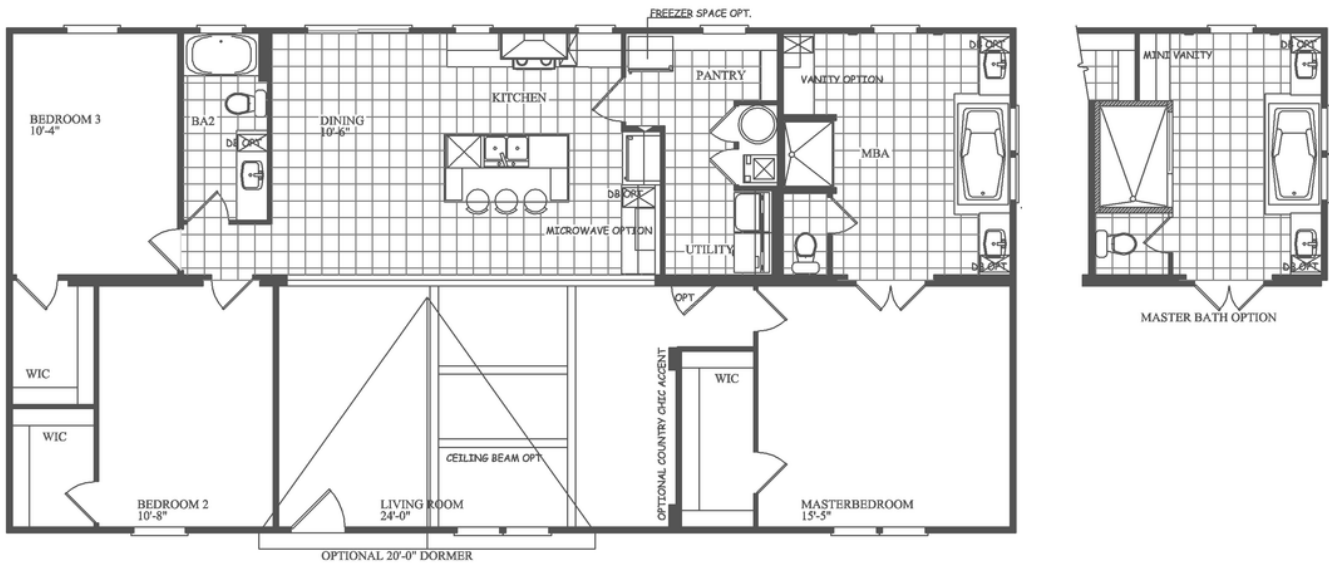

THE IDALOU - 45TMA32603AH

Plan Details

Bedrooms	3
Bathrooms	2
Sq Feet	1800
Width	32
Depth	60

The home series and floor plans indicated will vary by retailer and state. Your local Home Center can quote you on specific prices and terms of purchase for specific homes. SE Homes Texas invests in continuous product and process improvement. All home series, floor plans, specifications, dimension, features, materials, availability, and starting prices shown on this website are artist's renderings or estimates, and are subject to change without notice. Dimensions are nominal and length and width measurements are from exterior wall to exterior wall.